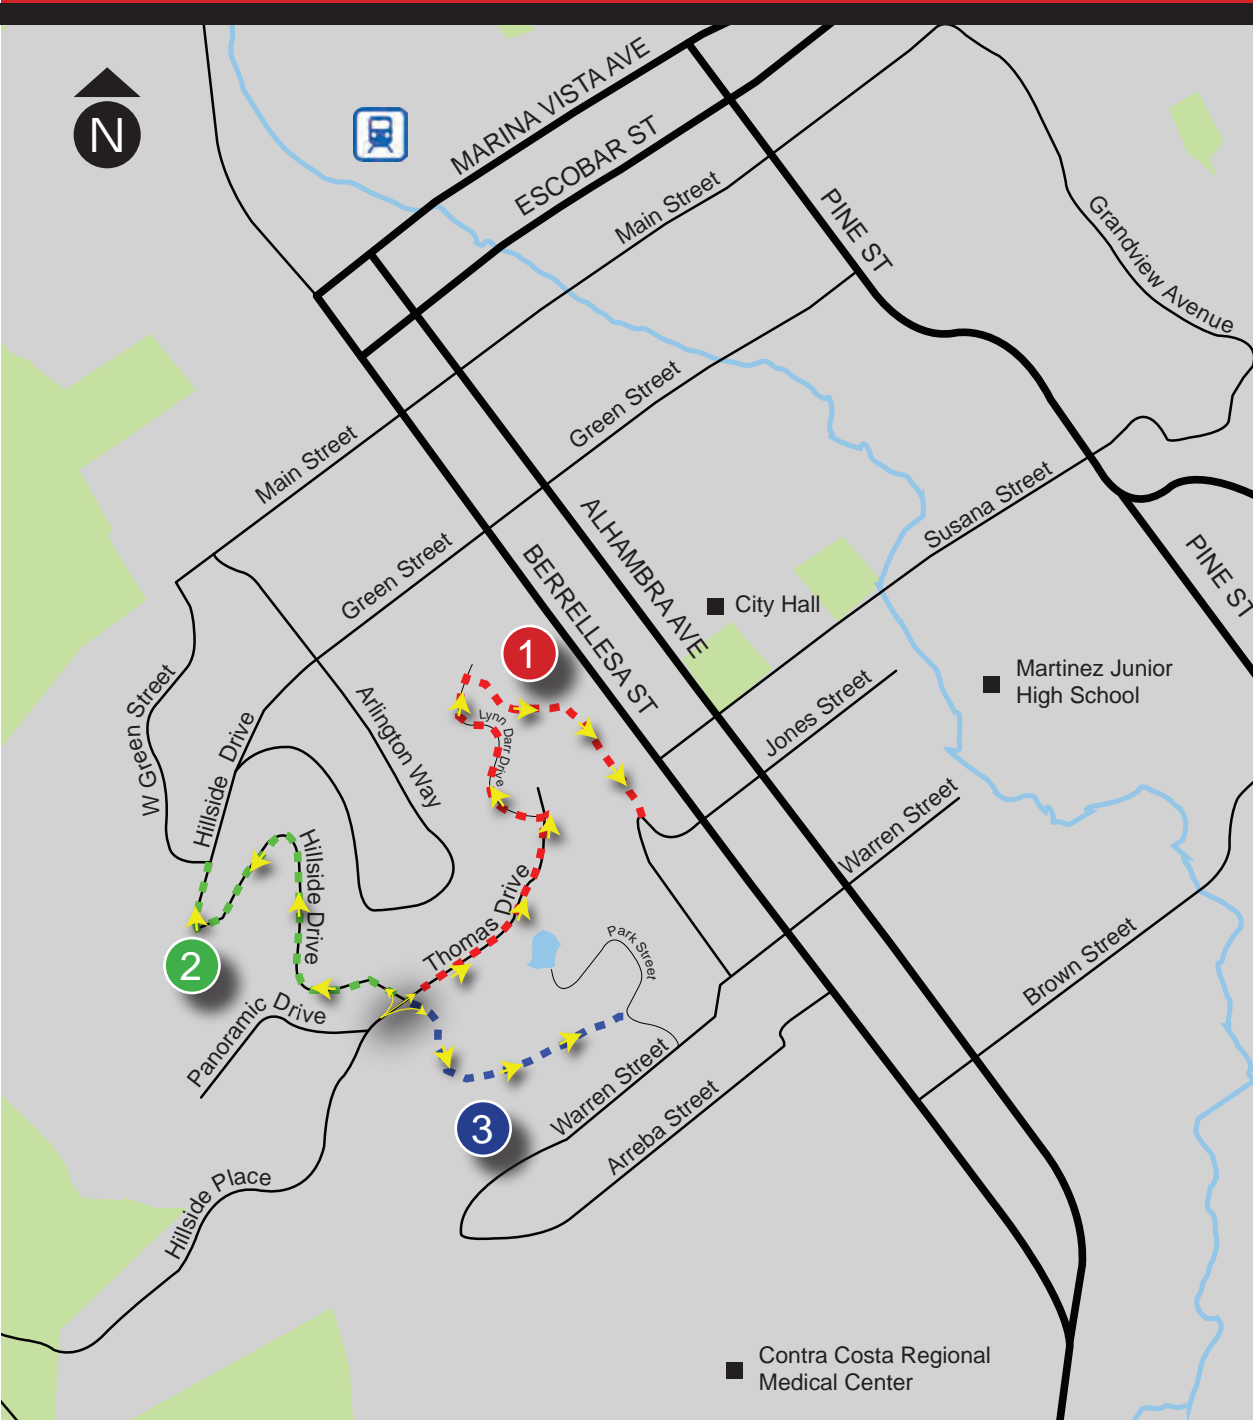

PANORAMIC DRIVE & HILLSIDE PLACE | Emergency Escape Routes

In the event of an emergency, evaluate the best route and familiarize yourself with each path in advance.

Thomas/Lynn Darr Drive Route to Jones Street

Hillside Drive Route to West Green Street

Hillside Drive Route to Warren Street